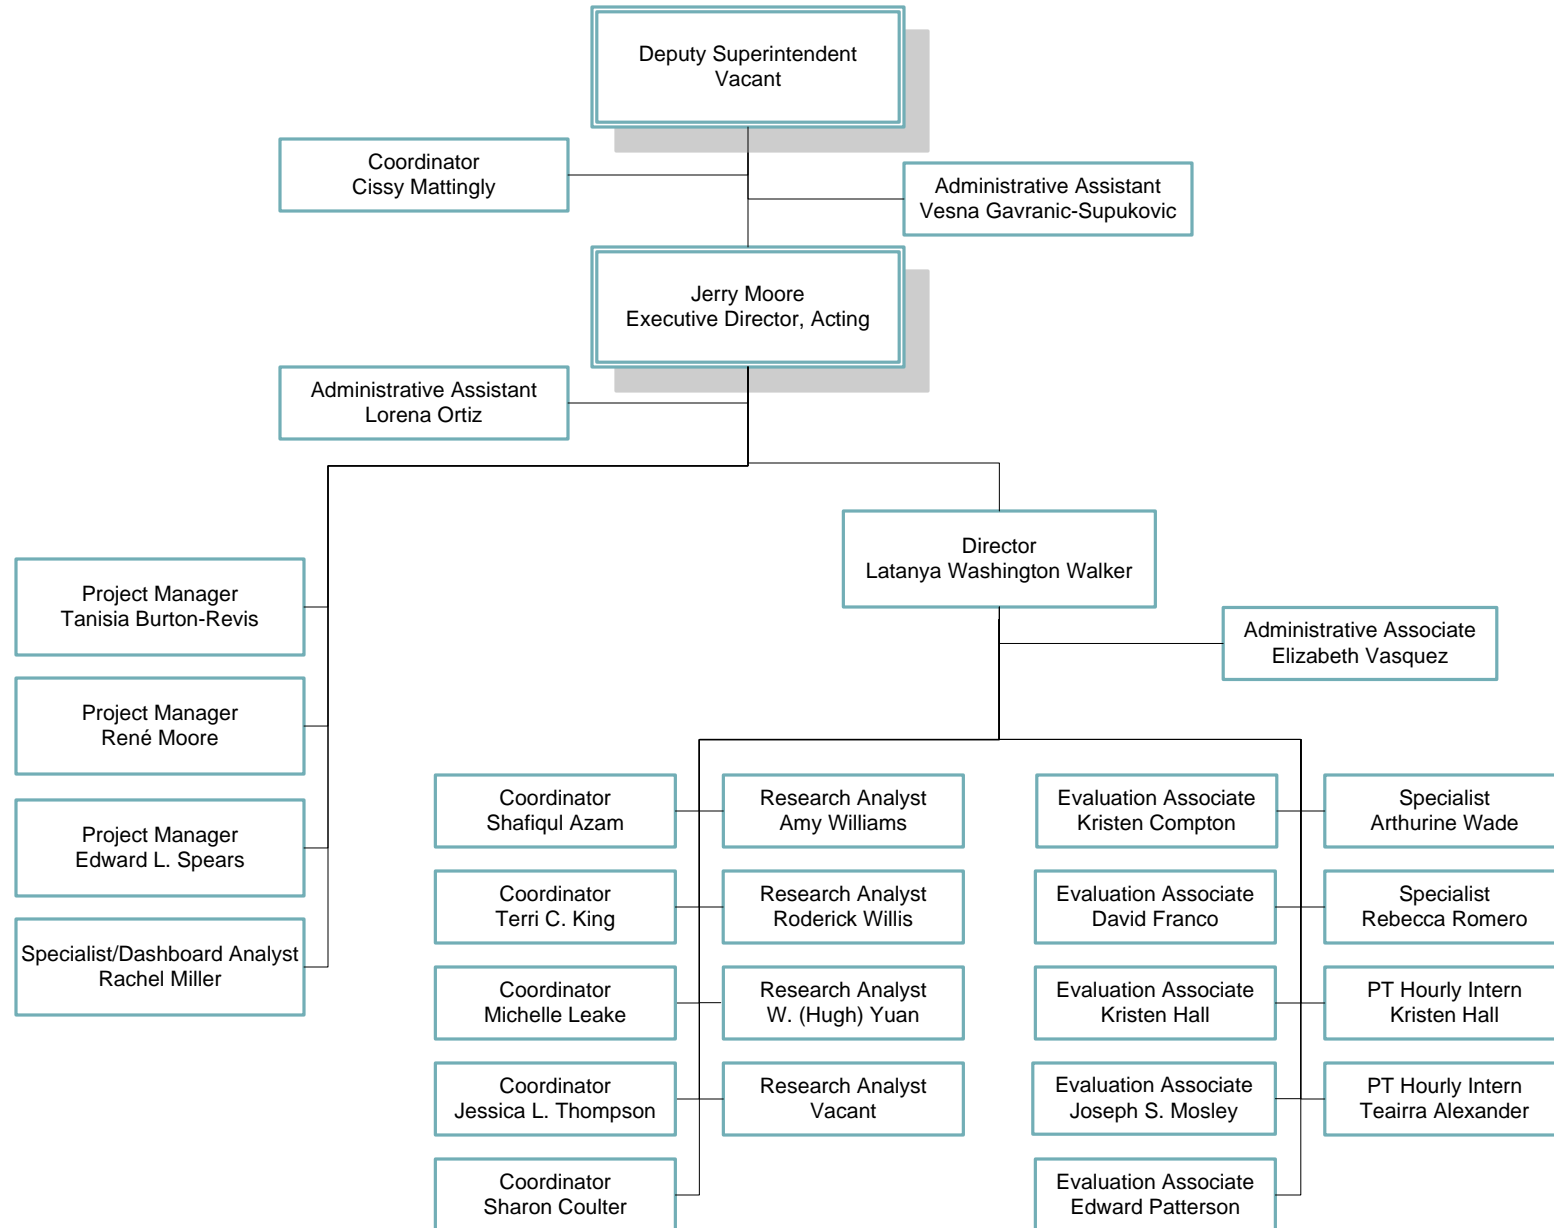

Fort Worth Independent School District

ORGANIZATIONAL CHART 2014-15

Capital Improvement Program

ORGANIZATIONAL CHART 2014-15

Athletics

ORGANIZATIONAL CHART 2014-15

Legal Services

ORGANIZATIONAL CHART 2014-15

Program Efficiency, Effectiveness & Sustainability

Fort Worth
INDEPENDENT SCHOOL DISTRICT

ORGANIZATIONAL CHART 2014-15

Division of Strategic Communications

ORGANIZATIONAL CHART 2014-15

Internal Audit

ORGANIZATIONAL CHART 2014-15

Business & Finance

ORGANIZATIONAL CHART 2014-15

Human Capital Management

ORGANIZATIONAL CHART 2014-15

Division of Technology

ORGANIZATIONAL CHART 2014-15

Leadership, Learning & Student Support

ORGANIZATIONAL CHART 2014-15

Leadership, Learning & Student Support

ORGANIZATIONAL CHART 2014-15

Leadership, Learning & Student Support

ORGANIZATIONAL CHART 2014-15