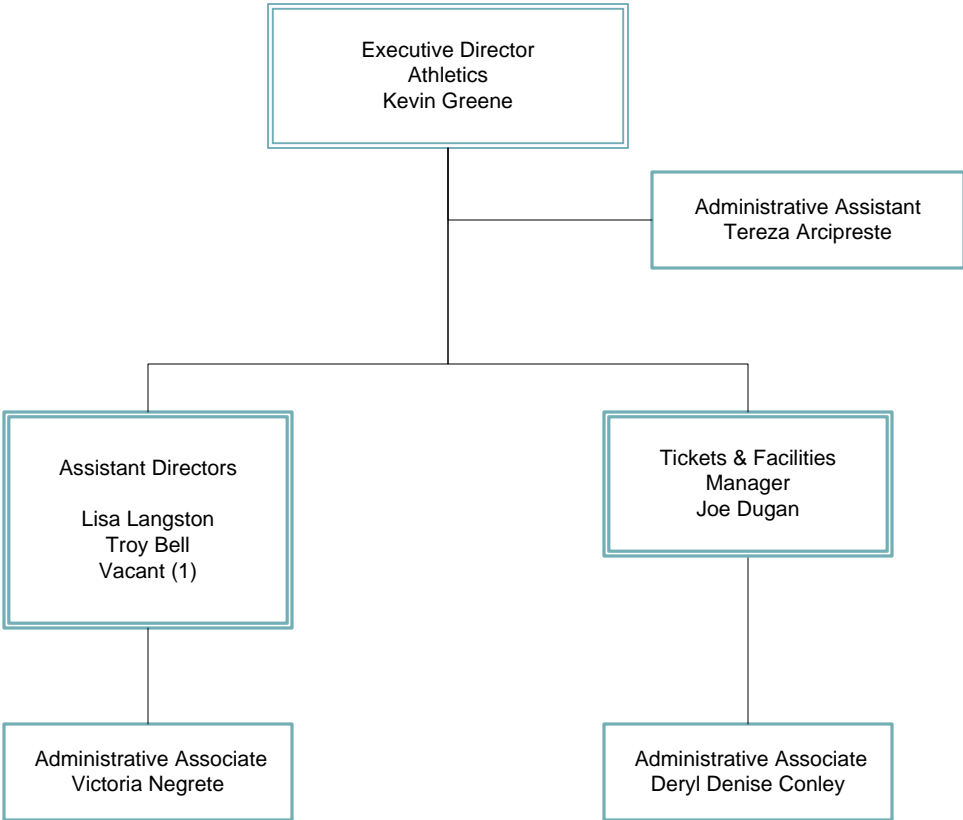

Fort Worth Independent School District

ORGANIZATIONAL CHART 2014-15

Capital Improvement Program

ORGANIZATIONAL CHART 2014-15

Athletics

ORGANIZATIONAL CHART 2014-15

Legal Services

ORGANIZATIONAL CHART 2014-15

Program Efficiency, Effectiveness & Sustainability

Fort Worth
INDEPENDENT SCHOOL DISTRICT

ORGANIZATIONAL CHART 2014-15

Division of Strategic Communications

ORGANIZATIONAL CHART 2014-15

Internal Audit

ORGANIZATIONAL CHART 2014-15

Business & Finance

ORGANIZATIONAL CHART 2014-15

Human Capital Management

ORGANIZATIONAL CHART 2014-15

Division of Technology

ORGANIZATIONAL CHART 2014-15

Leadership, Learning & Student Support

ORGANIZATIONAL CHART 2014-15