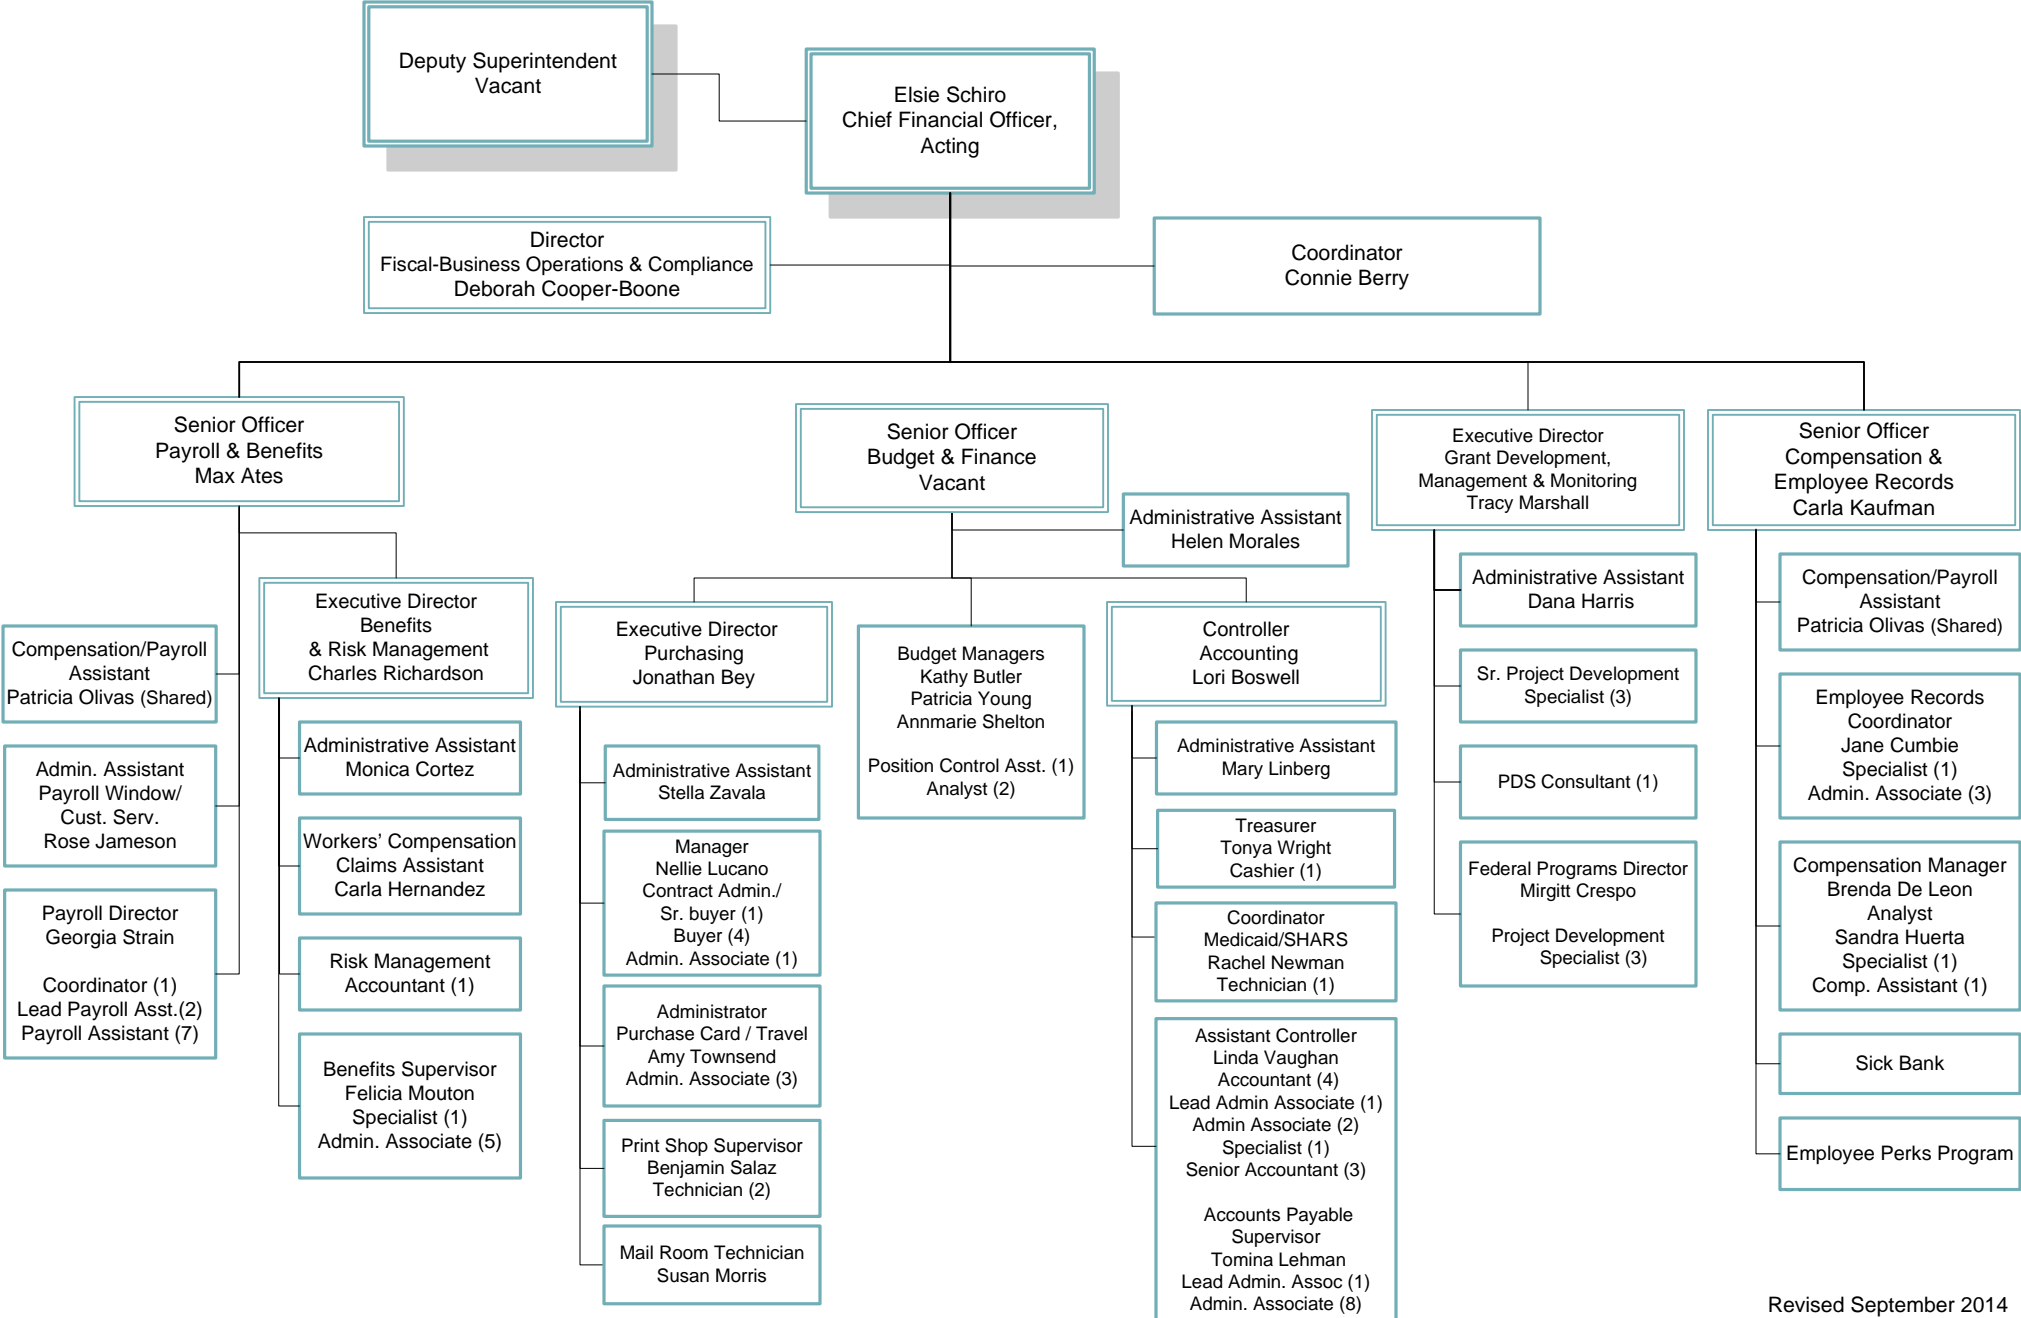

Program Efficiency, Effectiveness & Sustainability

Fort Worth
INDEPENDENT SCHOOL DISTRICT

ORGANIZATIONAL CHART 2014-15

Division of Strategic Communications

ORGANIZATIONAL CHART 2014-15

Internal Audit

ORGANIZATIONAL CHART 2014-15

Business & Finance

ORGANIZATIONAL CHART 2014-15

Human Capital Management

ORGANIZATIONAL CHART 2014-15

Division of Technology

ORGANIZATIONAL CHART 2014-15

Leadership, Learning & Student Support

ORGANIZATIONAL CHART 2014-15

Leadership, Learning & Student Support

ORGANIZATIONAL CHART 2014-15

Leadership, Learning & Student Support

ORGANIZATIONAL CHART 2014-15